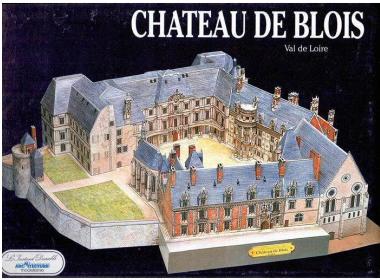

Blois chateau

Your price with VAT 69 CZK

Build between the 13 and 17 C, few buildings in France display such a wealth of different styles in such a small area. You can assemble your model in the same order as the different periods it has been built.