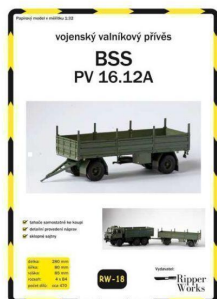

Trailer BSS PV 16.12A - Paper model

Your price with VAT: 25 CZK

Paper model of military trailer BSS PV 16.12. Cutouts used scale 1:32. Lorry in the army used vehicles Tatra 815 VT or more with Tatra 815 6x6 or 8x8 VVN. With a total weight of 16 tons loading capacity is 12 tons.