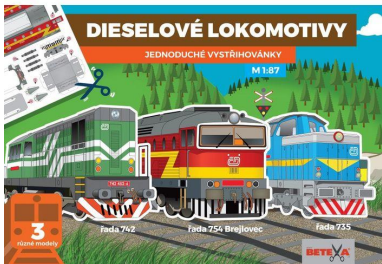

Diesel lokomotives

Your price with VAT 5 CZK

Simple type cutouts 3 diesel locomotives. Paper models are made in a scale of 1:87. Part of the cutouts are models of locomotives series 742, 754 and asp 735.