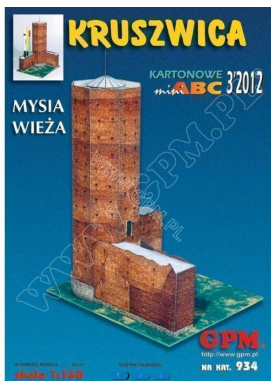

## Mouse Tower in Kruszwica

Your price with VAT:09 CZK

Mouse Tower in Kruszwica in the form of cutouts. For cutouts used a scale of 1: 160. The model is made in the simple difficulty.