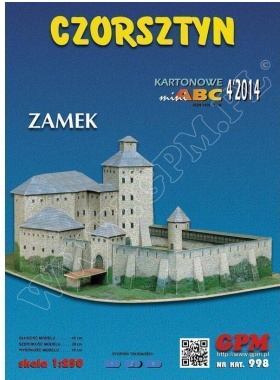

The Polish castle Czorsztyn

Your price with VAT49 CZK

The Polish castle Czorsztyn in the form of cutouts. For cutouts used a scale of 1: 200. The model is constructed in medium demanding difficulty.