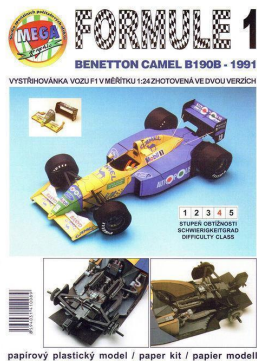

Benetton B190B Camel

Your price with VAT 5 CZK

Racing Formula 1 car Benetton B190B Camel in the form of cutouts. For cutouts used 1:24. Difficulty model at a higher level.